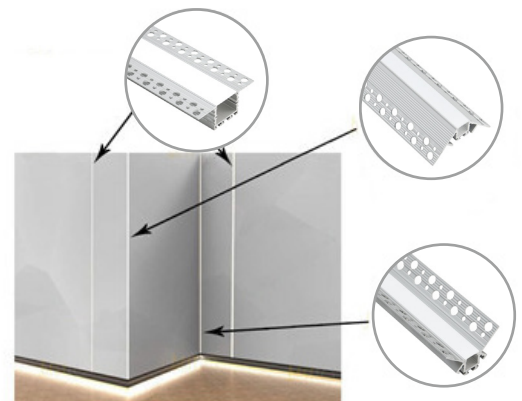

HL-A038 Aluminum Profile Specification

Color 

Unit: mm

Features:

1. Model: HL-A038
2. Material: AL6063+PC/PMMA
3. Surface: Anodized/Painting
4. Lighting source width: 32mm
5. Length: 4m/max
6. Installation: Trimless recessed in drywall.

Accessory:

End cap

Connector

Rubber Stopper

Cover

Installation:

Step1

Step2

Size:

Application: