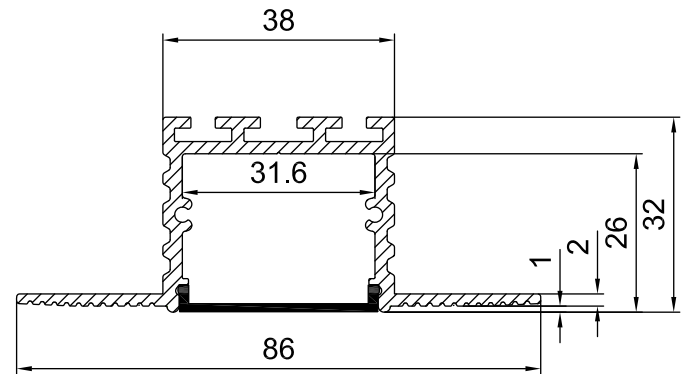

HL-A038 Aluminum Profile Specification

Color 

Unit: mm

Features:

1. Model: HL-A038
2. Material: AL6063+PC/PMMA
3. Surface: Anodized/Painting
4. Lighting source width: 32mm
5. Length: 4m/max
6. Installation: Trimless recessed in drywall.

Accessory:

End cap

Connector

Rubber Stopper

Cover

Installation:

Step1

Step2

Size:

Application: