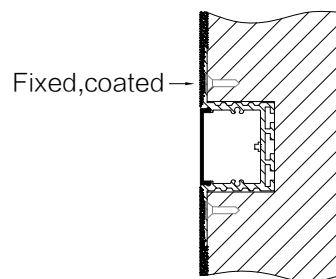

HL-A038 Aluminum Profile Specification

Color 

Unit: mm

Features:

1. Model: HL-A038
2. Material: AL6063+PC/PMMA
3. Surface: Anodized/Painting
4. Lighting source width: 32mm
5. Length: 4m/max
6. Installation: Trimless recessed in drywall.

Accessory:

End cap

Connector

Rubber Stopper

Cover

Installation:

Step1

Step2

Size:

Application: