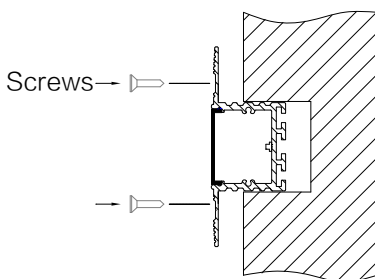

HL-A038 Aluminum Profile Specification

Color 

Unit: mm

Features:

1. Model: HL-A038
2. Material: AL6063+PC/PMMA
3. Surface: Anodized/Painting
4. Lighting source width: 32mm
5. Length: 4m/max
6. Installation: Trimless recessed in drywall.

Accessory:

End cap

Connector

Rubber Stopper

Cover

Installation:

Step1

Step2

Size:

Application: