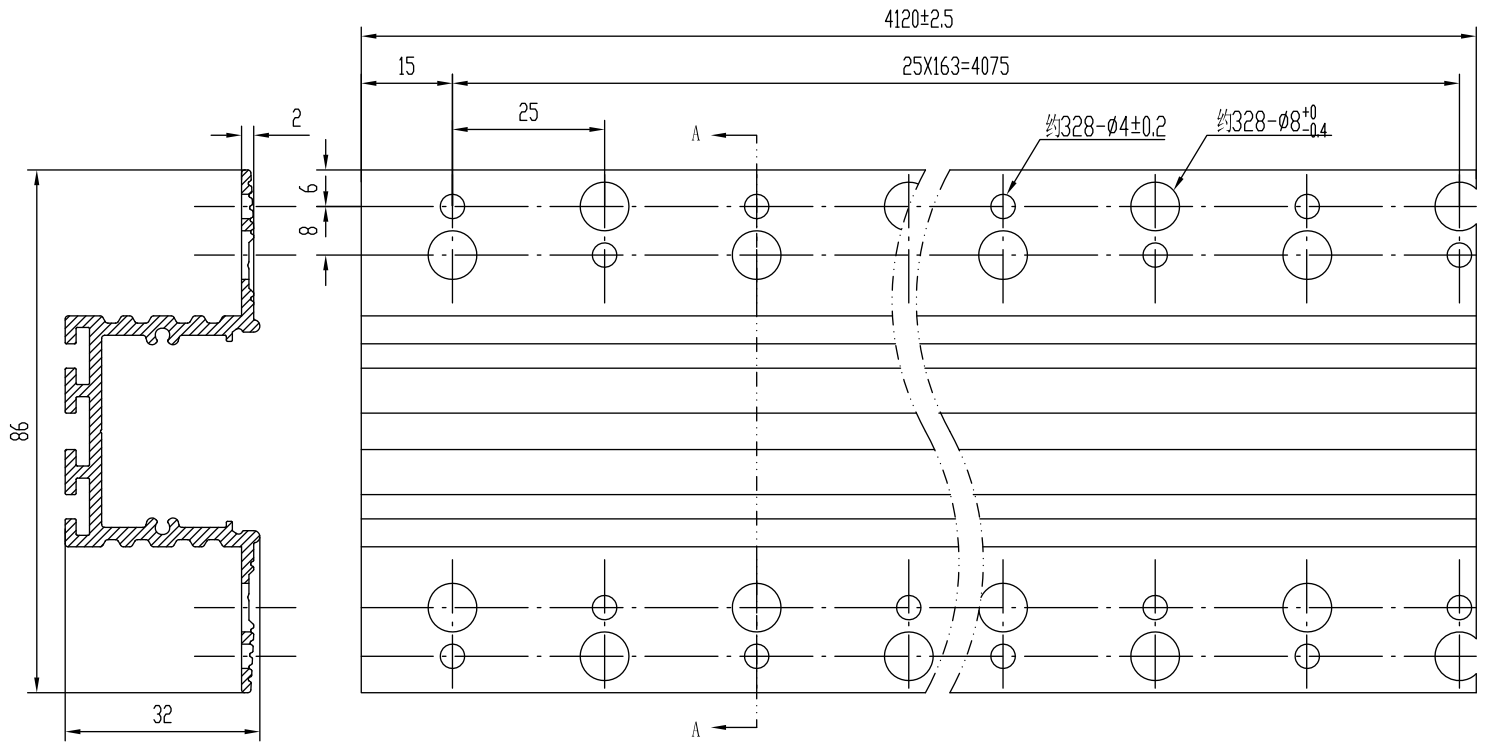

HL-A038 Aluminum Profile Specification

Color 

Unit: mm

Features:

1. Model: HL-A038
2. Material: AL6063+PC/PMMA
3. Surface: Anodized/Painting
4. Lighting source width: 32mm
5. Length: 4m/max
6. Installation: Trimless recessed in drywall.

Accessory:

End cap

Connector

Rubber Stopper

Cover

Installation:

Step1

Step2

Size:

Application: